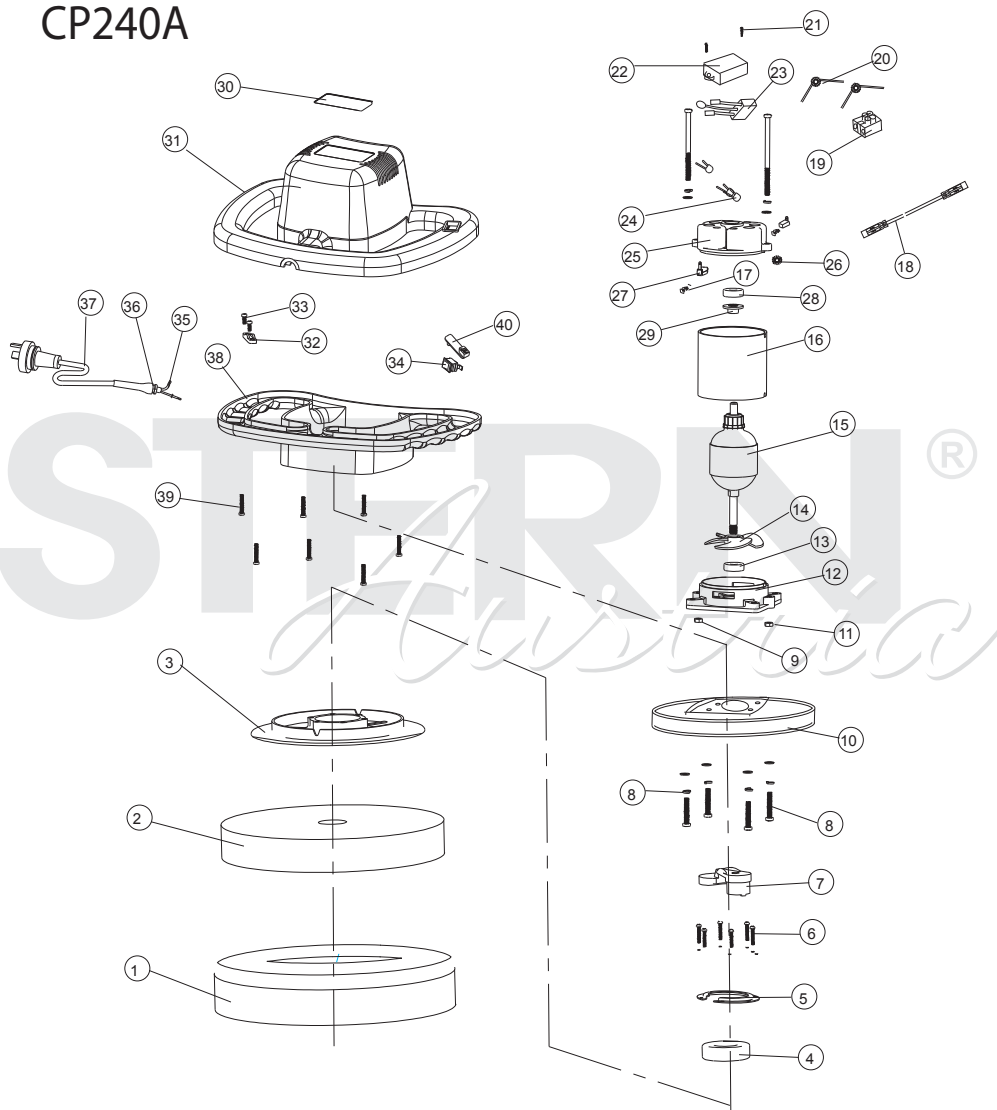

STERN[®] *Austria*

CAR POLISHER CP240A

STERN[®] CAR POLISHER *Austria* CP240A

NO.	DESCRIPTION	NO.	DESCRIPTION
1	APPLICATOR	21	TAPPING SCREW
2	FOAM BONNET	22	CAPACITANCE BOX
3	PLASTIC BASE	23	CAPACITANCE
4	BEARING 6205Z	24	CAPACITANCE
5	BEARING RING	25	MOTOR UPPER COVER
6	KNOB SCREW	26	MAGNETISM RING
7	ECCENTRIC BLOCK	27	CARBON BRUSH HOLDER
8	SCREW	28	BEARING 608Z
9	HEX NUT	29	INSULATED PLATE
10	GUARD	30	LABEL
11	HEX NUT	31	UPPER ENCLOSURE
12	MOTOR DOWN-COVER	32	CORD CLAMP
13	BEARING 608Z	33	TAPPING SCREW
14	MOTOR FAN	34	SWITCH
15	ROTOR	35	TERMINAL
16	STATOR	36	CORD SLEEVE
17	CARBON BRUSH	37	MAINS CORD
18	RECTIFIER	38	LOWER ENCLOSURE
19	TERMINAL BLOCK	39	TAPPING SCREW
20	MAGNETISM RING	40	SWITCH BOARD